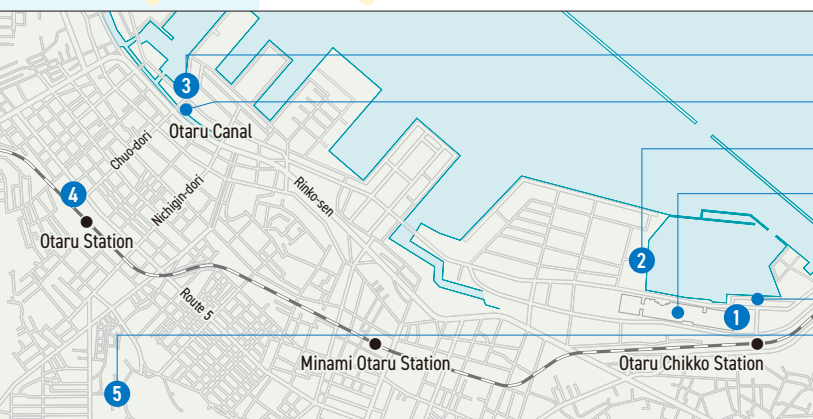

This bus is **exclusive for customers** of the following facilities: Marina Park Otaru Bay, Otaru Port Marina, Otaru Bay Cruise, Otaru Canal Cruise and Otaru Public Hall.

Operating Period: **Jul. 31 - Aug. 15, 2023** * No stopping at Otaru Public Hall on Aug. 5 and 6

Bus Stops	No. 1	No. 2	No. 3	No. 4	No. 5
① Otaru Chikko Station North Exit (Marina Park Otaru Bay)	11:15	12:15	13:15	14:15	16:05
② Otaru Port Marina	11:18	12:18	13:18	14:18	16:08
③ Otaru Port. Pier No.3 (Boarding point for Otaru Bay Cruise & Otaru Canal Cruise)	11:25	12:25	13:25	14:25	16:15
④ Otaru Ekimae dori near bus stop E	11:30	12:30	13:30	14:30	16:20
⑤ Otaru Public Hall (Noh Theater)	11:35	12:35	13:35	14:35	—
Bus Stops	No. 11	No. 12	No. 13	No. 14	
⑤ Otaru Public Hall (Noh Theater)	11:50	12:50	13:50	15:40	
④ Otaru Ekimae dori near bus stop E	11:55	12:55	13:55	15:45	
③ Otaru Port. Pier No.3 (Boarding point for Otaru Bay Cruise & Otaru Canal Cruise)	12:00	13:00	14:00	15:50	
② Otaru Port Marina	12:07	13:07	14:07	15:57	
① Otaru Chikko Station North Exit (Marina Park Otaru Bay)	12:10	13:10	14:10	16:00	

Notes and Precautions

- The fare is free. ● If the bus is full, you may not be able to board.
- Please note that there may be delays in operation or changes in the location of the bus stop due to road conditions.
- Please note that there is no compensation if you cannot board the bus as this bus is free of charge.
- For enquiries: ☎0134-65-7815 (Ski & Adventure Center)

- Otaru Port. Pier No.3 Boarding point ● Otaru Bay Cruise
- Otaru Canal Cruise
- Otaru Port Marina ● Marina Café
- Wing Bay Otaru ● Wing Bay Camp Garden "Umi to Sora"
- ● Otaru-Kitashiribeshi Ski & Adventure Center
- Chikko Rinkai Park ● Marina Park Otaru Bay
- Otaru Public Hall (Noh Theater) ● Noh-Café, Otaru